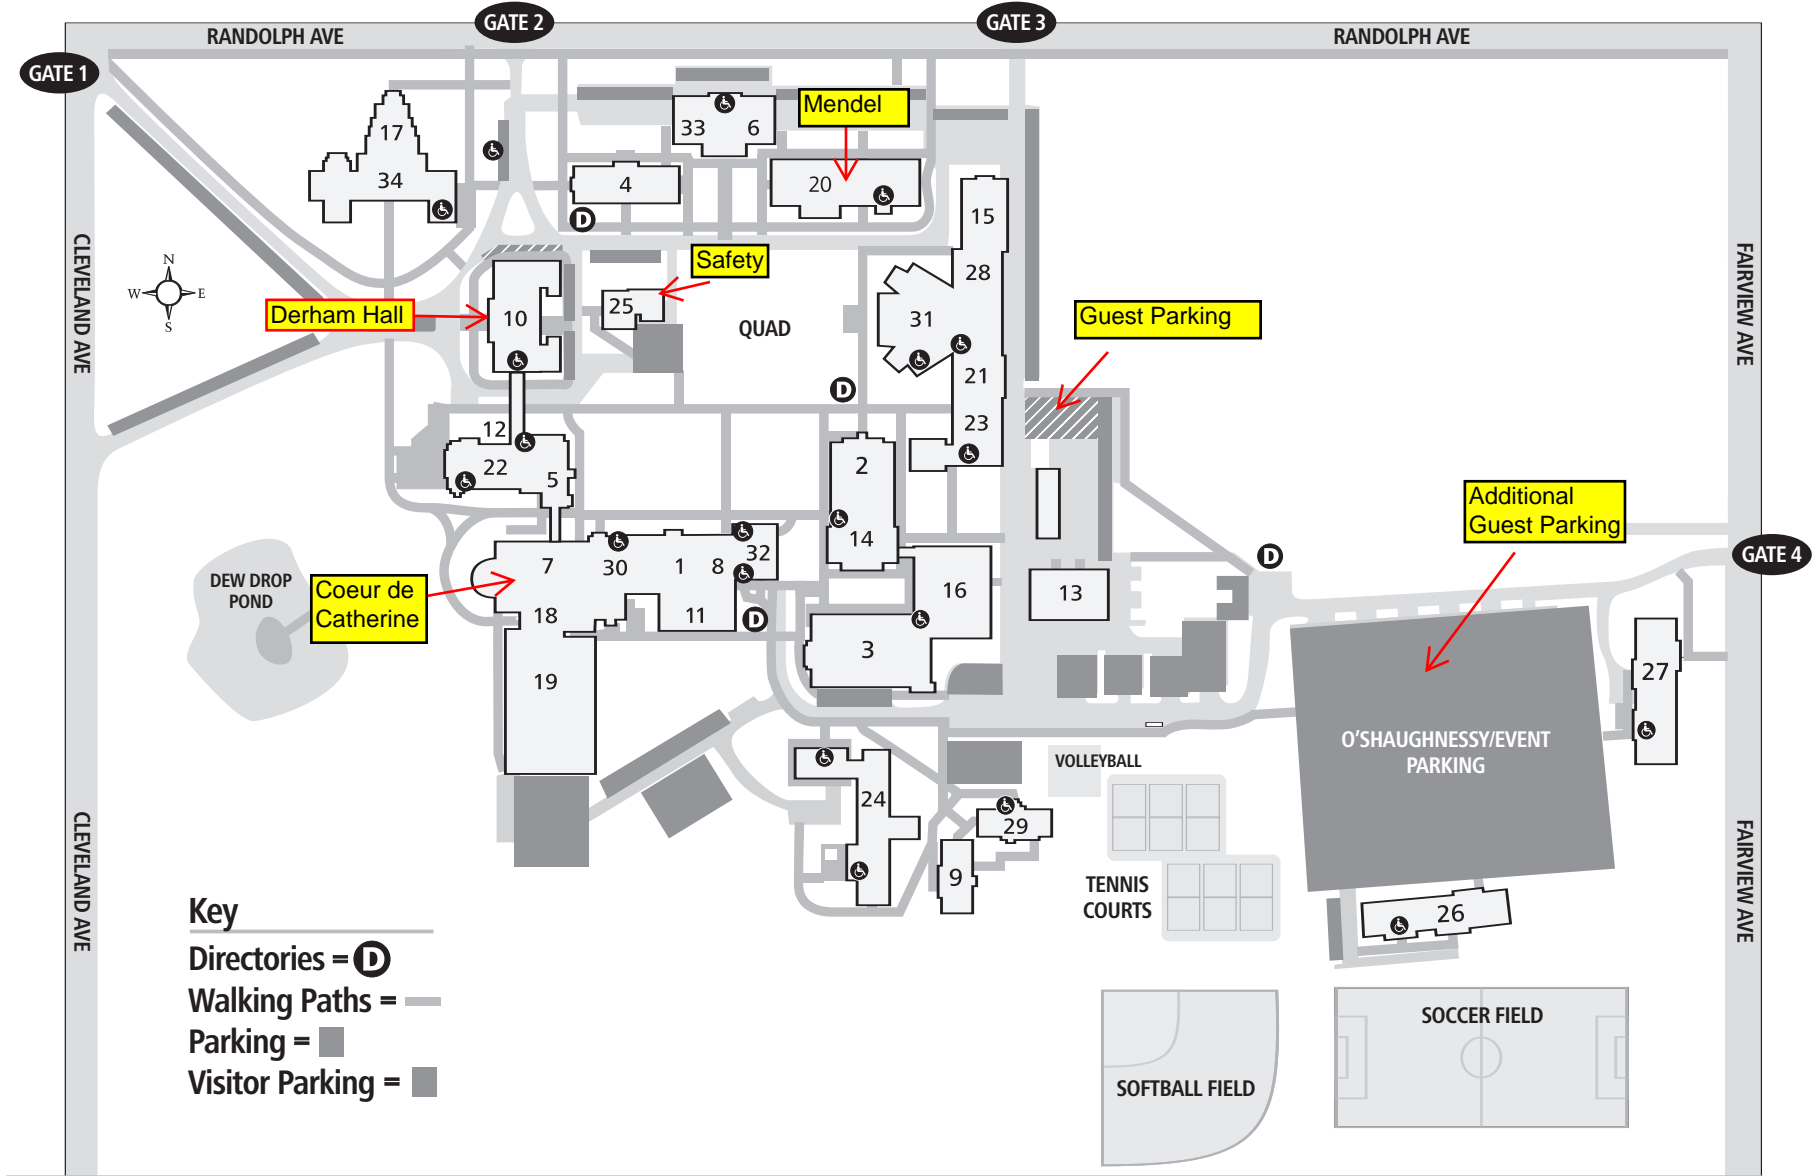

St. Paul Campus

Bookstore	1	Crandall Hall	9	Jeanne d'Arc Auditorium	17	Security Office	25	U.S. Post Office	32
Business Administration	2	Derham Hall	10	Learning Commons	18	Sister Alberta Apartments	26	Visual Arts Building	33
Butler Sports & Fitness Center	3	Dining Room	11	Library	19	Sister Georgia Apartments	27	Whitby Hall	34
Caecilian Hall	4	Early Childhood Center	12	Mendel Hall	20	Speech Building	28		
Campus Ministry	5	Facilities Building	13	Music Building	21	Stanton Hall	29		
Catherine G. Murphy Gallery	6	Fontbonne Hall	14	Our Lady of Victory Chapel	22	Student Center	30		
Coeur de Catherine	7	Frey Theater	15	Recital Hall	23	The O'Shaughnessy	31		
Convenience Store	8	Health & Wellness Center	16	St. Mary Hall	24				