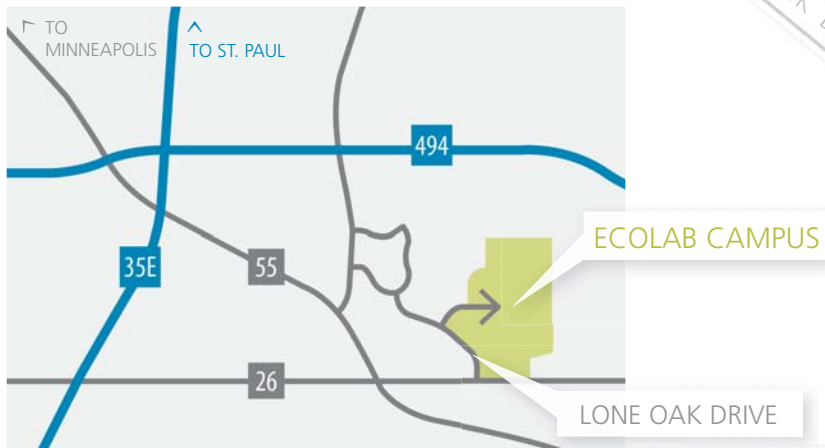

ECOLAB SCHUMAN CAMPUS CAMPUS MAP

Ecolab Schuman Campus
655 Lone Oak Drive, Eagan, MN 55121

LOCATION MAP

Directions to Ecolab Schuman Campus

Ecolab Schuman Campus: 655 Lone Oak Drive, Eagan, MN 55121

From MSP Airport

From Downtown St. Paul – Option 1

Take US-52 South - go 5.4 mi
Take the 70th St E/CR-26 exit and turn right
Drive west for 2.6 mi
70th St E becomes Lone Oak Road; continue for 0.5 mi
Turn Right on Lone Oak Drive; continue for 0.3 mi
Stay in the right lane until you see the Ecolab sign
Turn right into the campus driveway

From Downtown St Paul – Option 2

Travel south on 35E to Lone Oak Road
Turn east/left on Lone Oak Road; continue for 1.8 mi
Turn left onto Lone Oak Drive; continue for 0.3 mi
Stay in the right lane until you see the Ecolab sign
Turn right into the campus driveway

Ecolab Schuman Campus

Once you turn into the campus, you will be facing the complex. Turn left at the T-intersection. If you are parking, please park near the second set of stairs. Take the second set of stairs up from the parking lot to the center Building F, which is the main guest entry for the campus. A statue of Al Schuman is outside the main entrance. Please check in with the receptionist upon arrival.